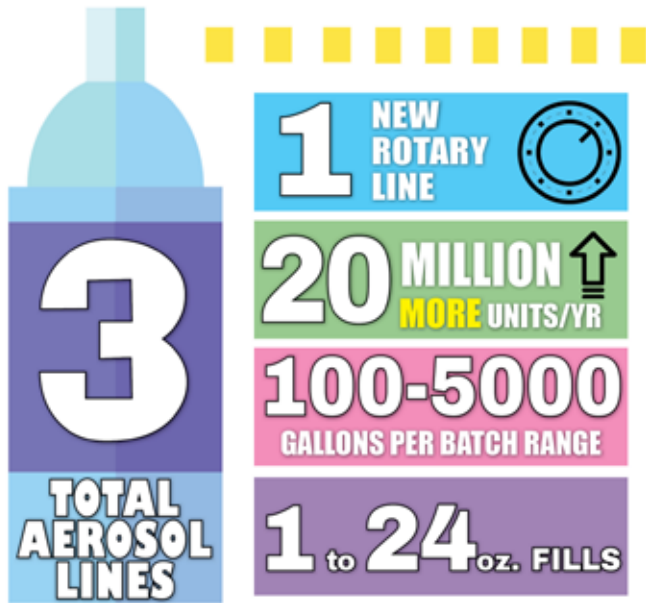

WHAT WE DO IN 158,000 SQ. FT!

EXPANSION BY THE NUMBERS

TOTAL AEROSOL PRODUCTION

ONE HAND SANITIZER LINE