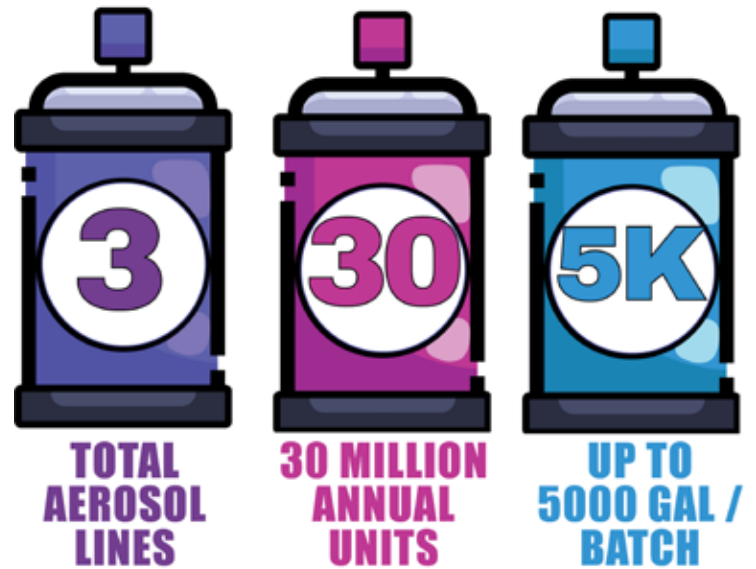

WHAT WE DO IN 158,000 SQ. FT!

EXPANSION BY THE NUMBERS

TOTAL AEROSOL PRODUCTION

ONE HAND SANITIZER LINE