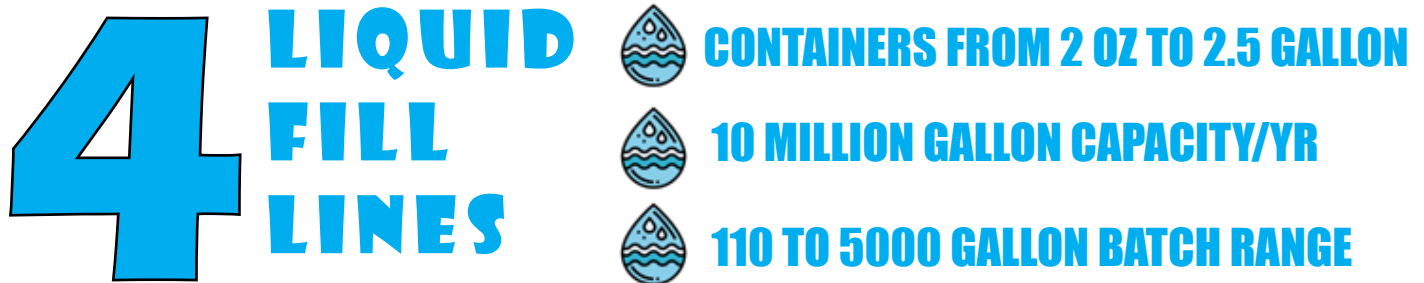

WHAT WE DO IN 158,000 SQ. FT!

EXPANSION BY THE NUMBERS

TOTAL AEROSOL PRODUCTION

ONE HAND SANITIZER LINE